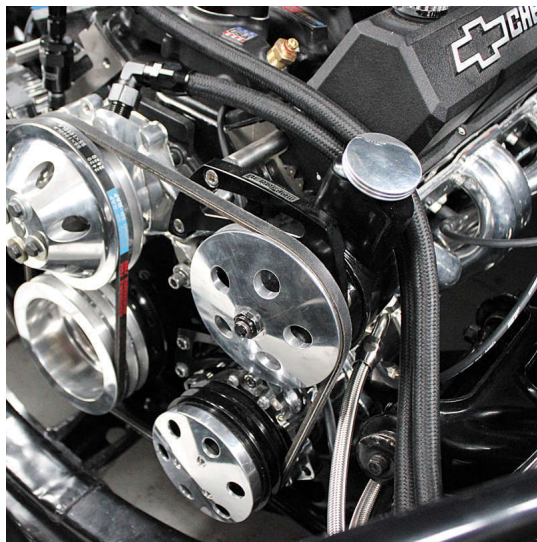

SBC Power Steering Pump Bracket - High mount passengers side wit

SBC_Power_Steeri_5008e78954c0a.jpg

SBC Power Steering Pump Bracket - High mount passengers side with long water pump

Rating: Not Rated Yet

SBC Power Steering Pump Bracket - High mount passengers side with long water pump